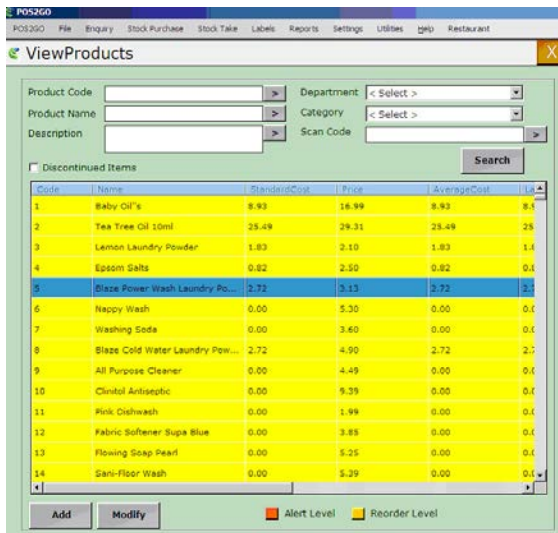

**point of sale**

**retail management software**

“ Pos2go Retail Management Software is a powerful business management solution developed specifically for retailers. It is designed to escalate profit in a challenging market by increasing sales and successfully managing inventory, suppliers, pricing, promotions, staff and customers. ”

### Point of sale

Simple and intuitive point-of-sale you'll love to use.

So simple. Easy-to-use interface, built on the latest technology. It's fast, responsive, and easily customised.

Windows based touch-screen. The user friendly interface is designed to work with both mouse and keyboard, as well as touch-based input, on a wide variety of devices. So it works the way you want to use it, on the equipment you choose.

## Features

- SQL Database
- Real Time Reporting
- Full Inventory Tracking & Control
- Profit & Loss
- Gift Voucher
- Full EFTPOS Integration
- Automated Stock Control Module
- Multi Lane / Multi Shop
- Loyalty Cards